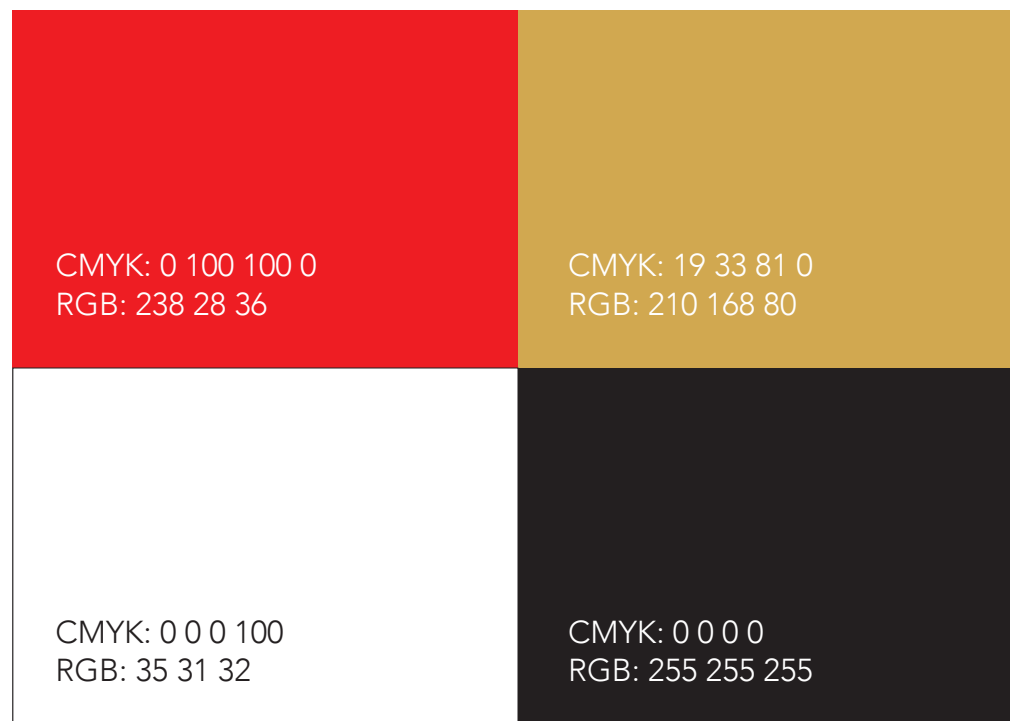

Ngjyrat primare